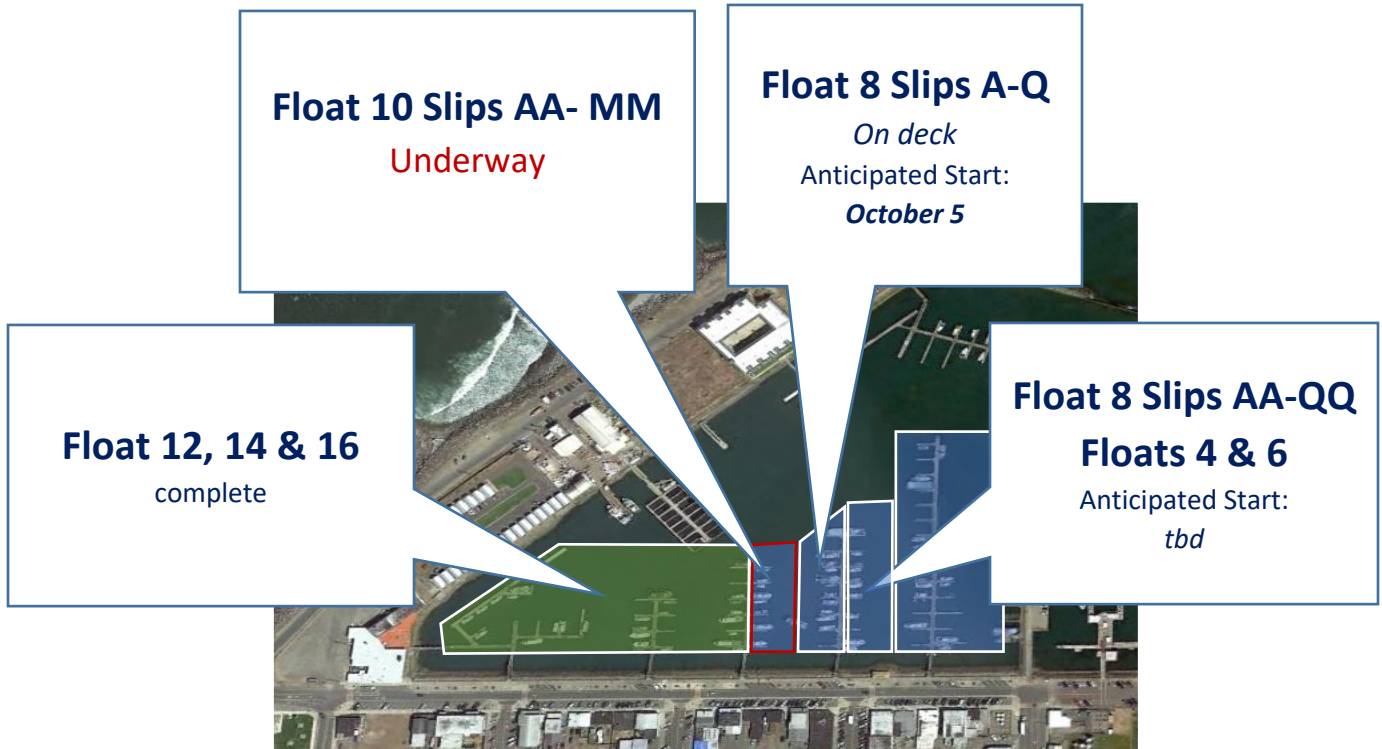

Westport Marina Dredging Update

Updated September 29, 2020

Westport Marina Users,
Please review the following dredging update.

Float 12, 14, 16: *complete*

Float 10 Slips AA-MM: *Underway.*
Estimated Completion: 5-6 days

Float 8 Slips A-Q: On deck!
Estimated Start: Monday October 5

Feel free to contact the marina office with any questions. The dredge operator is operating on VHF Chanel 69.

We will continue to provide work plan updates and impacted areas via: