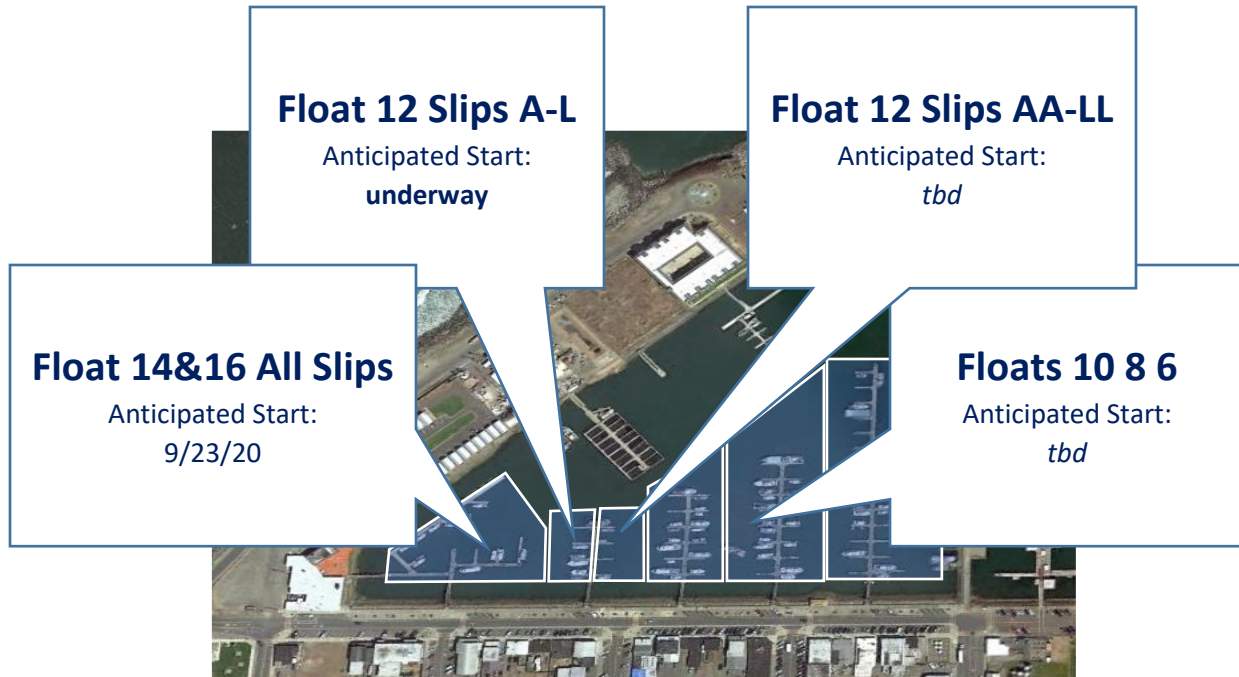

# Westport Marina Dredging Update

Updated September 22, 2020

Westport Marina Users,  
Please review the following dredging update.

**Float 12 Slips A-L:** *underway*

**Floats 14 & 16 All Slips**

Anticipated Start Date: September 23  
Estimated time: 5-6 days

**Float 12 Slips A-L**

Anticipated Start Date: *tbd*

Feel free to contact the marina office with any questions. The dredge operator is operating on VHF Chanel 69.

We will continue to provide work plan updates and impacted areas via: