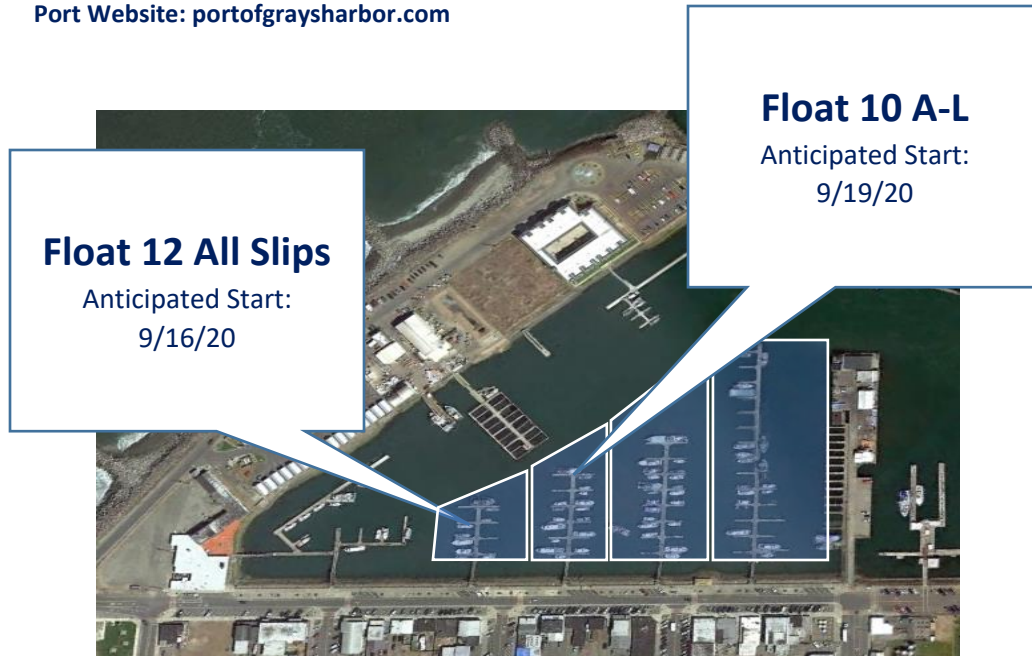

Float 10 All Slips

Anticipated Start Date: September 16

Float 12 A-L

Anticipated Start Date: September 19

We sincerely appreciate your patience and cooperation with this project. We recognize this is a busy time of and intend to make every effort to mitigate any potential impacts. Staff will communicate updates via text, email, website and our dredging hotline. Of course, please don't ever hesitate to reach out to for additional information.