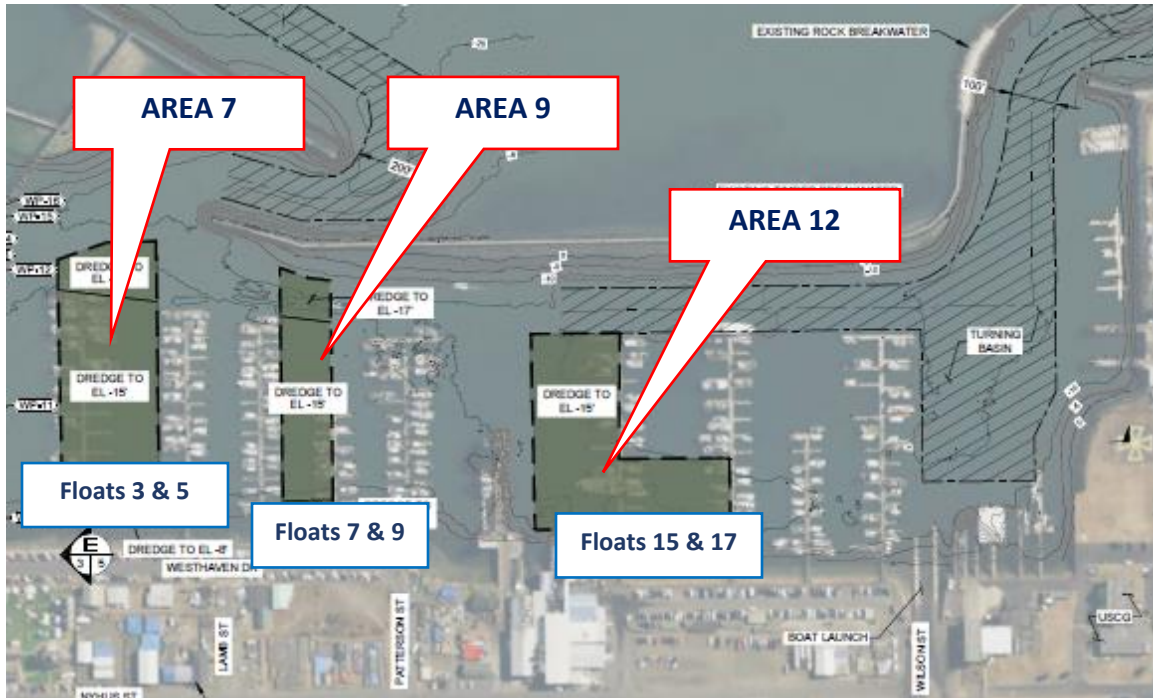

Marina Dredging Impacts

Updated August 29, 2019

Boaters located on Floats 15 & 17 will be relocated to temporary slips during dredge activity in area 12. Please contact **Westport Marina Office 360.533.9562** for your temporary slip assignment. Boats must be moved September 4th.

Dredge Area 12

8 days Wed 9/4/19- Fri 9/13/19

Float 15 & 17

Dredge Area 9

5 days Mon 9/16/19- Fri 9/20/19

Float 7 & 9

Dredge Area 7

8 days Mon 9/23/19 -Wed 10/2/19